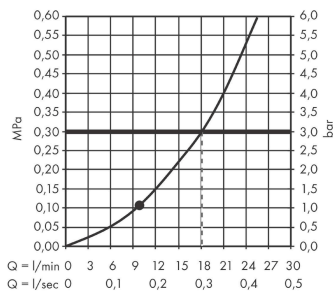

Croma E

Overhead shower 280 1jet

Surface: **Chrome** Article Number: **26257000**

Description

product features

- shower head size: 280 x 170 mm
- spray type: RainAir
- ball-joint: overhead shower angle adjustable
- material spray disc: metal
- maximum flow rate at 3 bar: 18,3 l/min
- function from: 9,8 l/min
- minimum flow pressure: 1,1 bar
- spray disc removable for cleaning
- installation: ceiling or wall
- connection thread G ½
- connection dimension: DN15
- suitable for continuous flow water heaters

Technology

Product image

Scale drawing

Flowchart

The consumption was measured in combination with the appropriate fittings (thermostat/mixer/ in-wall valve) to reflect actual application in practice.

Croma E
Overhead shower 280 1jet
 Surface: **Chrome** Article Number: **26257000**

Exploded Drawing

Year of production: >04/19

Croma E
Overhead shower 280 1jet
 Surface: **Chrome** Article Number: **26257000**

Spare part list

Year of production: >04/19

Pos.	Description	Article Number	Price	PU
1	seal	98058000	€ 3,33	1
2	lock washer	98942000	€ 18,80	1
3	air jet	95416000	€ 36,89	1
4	filter	97735000	€ 3,33	1
5	O-ring 15x2	98163000	€ 3,33	1