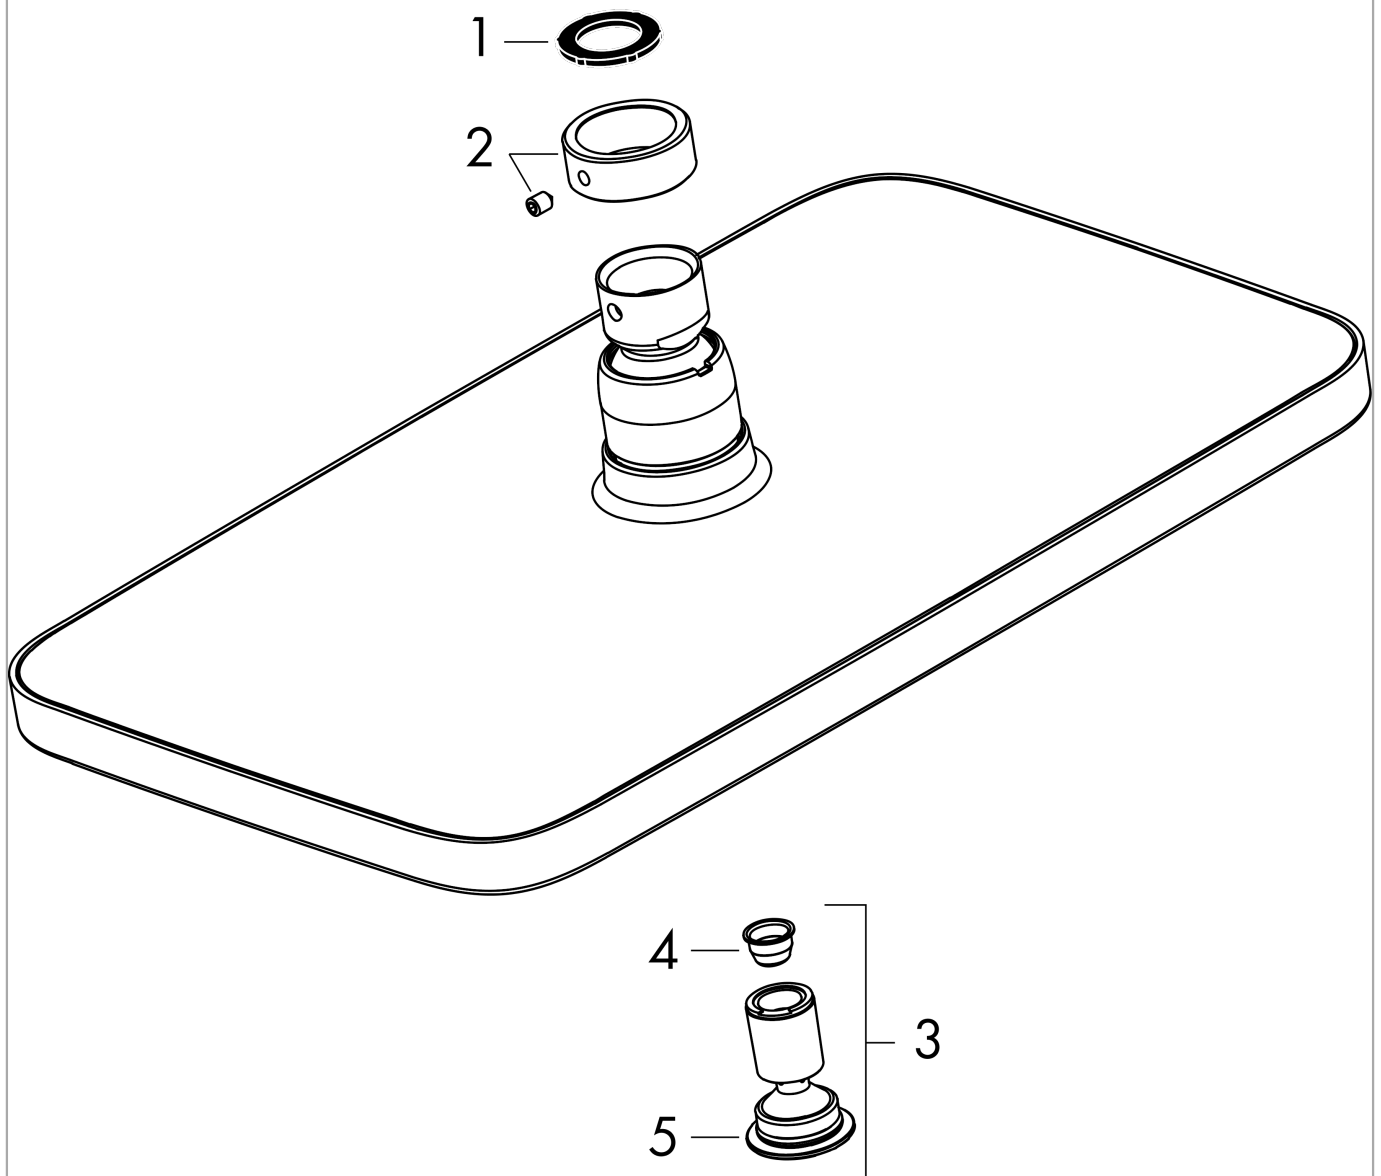

Croma E

Overhead shower 280 1jet

Surface: **Chrome** Article Number: **26257000**

Description

product features

- shower head size: 280 x 170 mm
- spray type: RainAir
- ball-joint: overhead shower angle adjustable
- material spray disc: metal
- maximum flow rate at 3 bar: 18,3 l/min
- function from: 9,8 l/min
- minimum flow pressure: 1,1 bar
- spray disc removable for cleaning
- installation: ceiling or wall
- connection thread G ½
- connection dimension: DN15
- suitable for continuous flow water heaters

Technology

Product image

Scale drawing

Flowchart

The consumption was measured in combination with the appropriate fittings (thermostat/mixer/ in-wall valve) to reflect actual application in practice.

Croma E
Overhead shower 280 1jet
 Surface: **Chrome** Article Number: **26257000**

Exploded Drawing

Year of production: >04/19

Croma E
Overhead shower 280 1jet
 Surface: **Chrome** Article Number: **26257000**

Spare part list

Year of production: >04/19

Pos.	Description	Article Number	Price	PU
1	seal	98058000	€ 3,33	1
2	lock washer	98942000	€ 18,80	1
3	air jet	95416000	€ 36,89	1
4	filter	97735000	€ 3,33	1
5	O-ring 15x2	98163000	€ 3,33	1