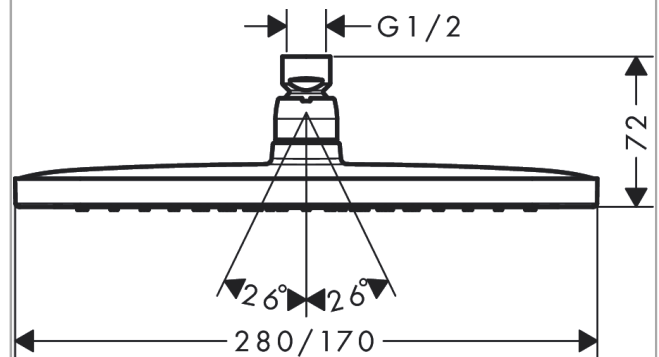

Croma E

Overhead shower 280 1jet

Surface: **Chrome** Article Number: **26257000**

Description

product features

- shower head size: 280 x 170 mm
- spray type: RainAir
- ball-joint: overhead shower angle adjustable
- material spray disc: metal
- maximum flow rate at 3 bar: 18,3 l/min
- function from: 9,8 l/min
- minimum flow pressure: 1,1 bar
- spray disc removable for cleaning
- installation: ceiling or wall
- connection thread G ½
- connection dimension: DN15
- suitable for continuous flow water heaters

Technology

Product image

Scale drawing

Flowchart

The consumption was measured in combination with the appropriate fittings (thermostat/mixer/ in-wall valve) to reflect actual application in practice.

Croma E
Overhead shower 280 1jet
 Surface: **Chrome** Article Number: **26257000**

Exploded Drawing

Year of production: >04/19

Croma E
Overhead shower 280 1jet
 Surface: **Chrome** Article Number: **26257000**

Spare part list

Year of production: >04/19

Pos.	Description	Article Number	Price	PU
1	seal	98058000	€ 3,33	1
2	lock washer	98942000	€ 18,80	1
3	air jet	95416000	€ 36,89	1
4	filter	97735000	€ 3,33	1
5	O-ring 15x2	98163000	€ 3,33	1